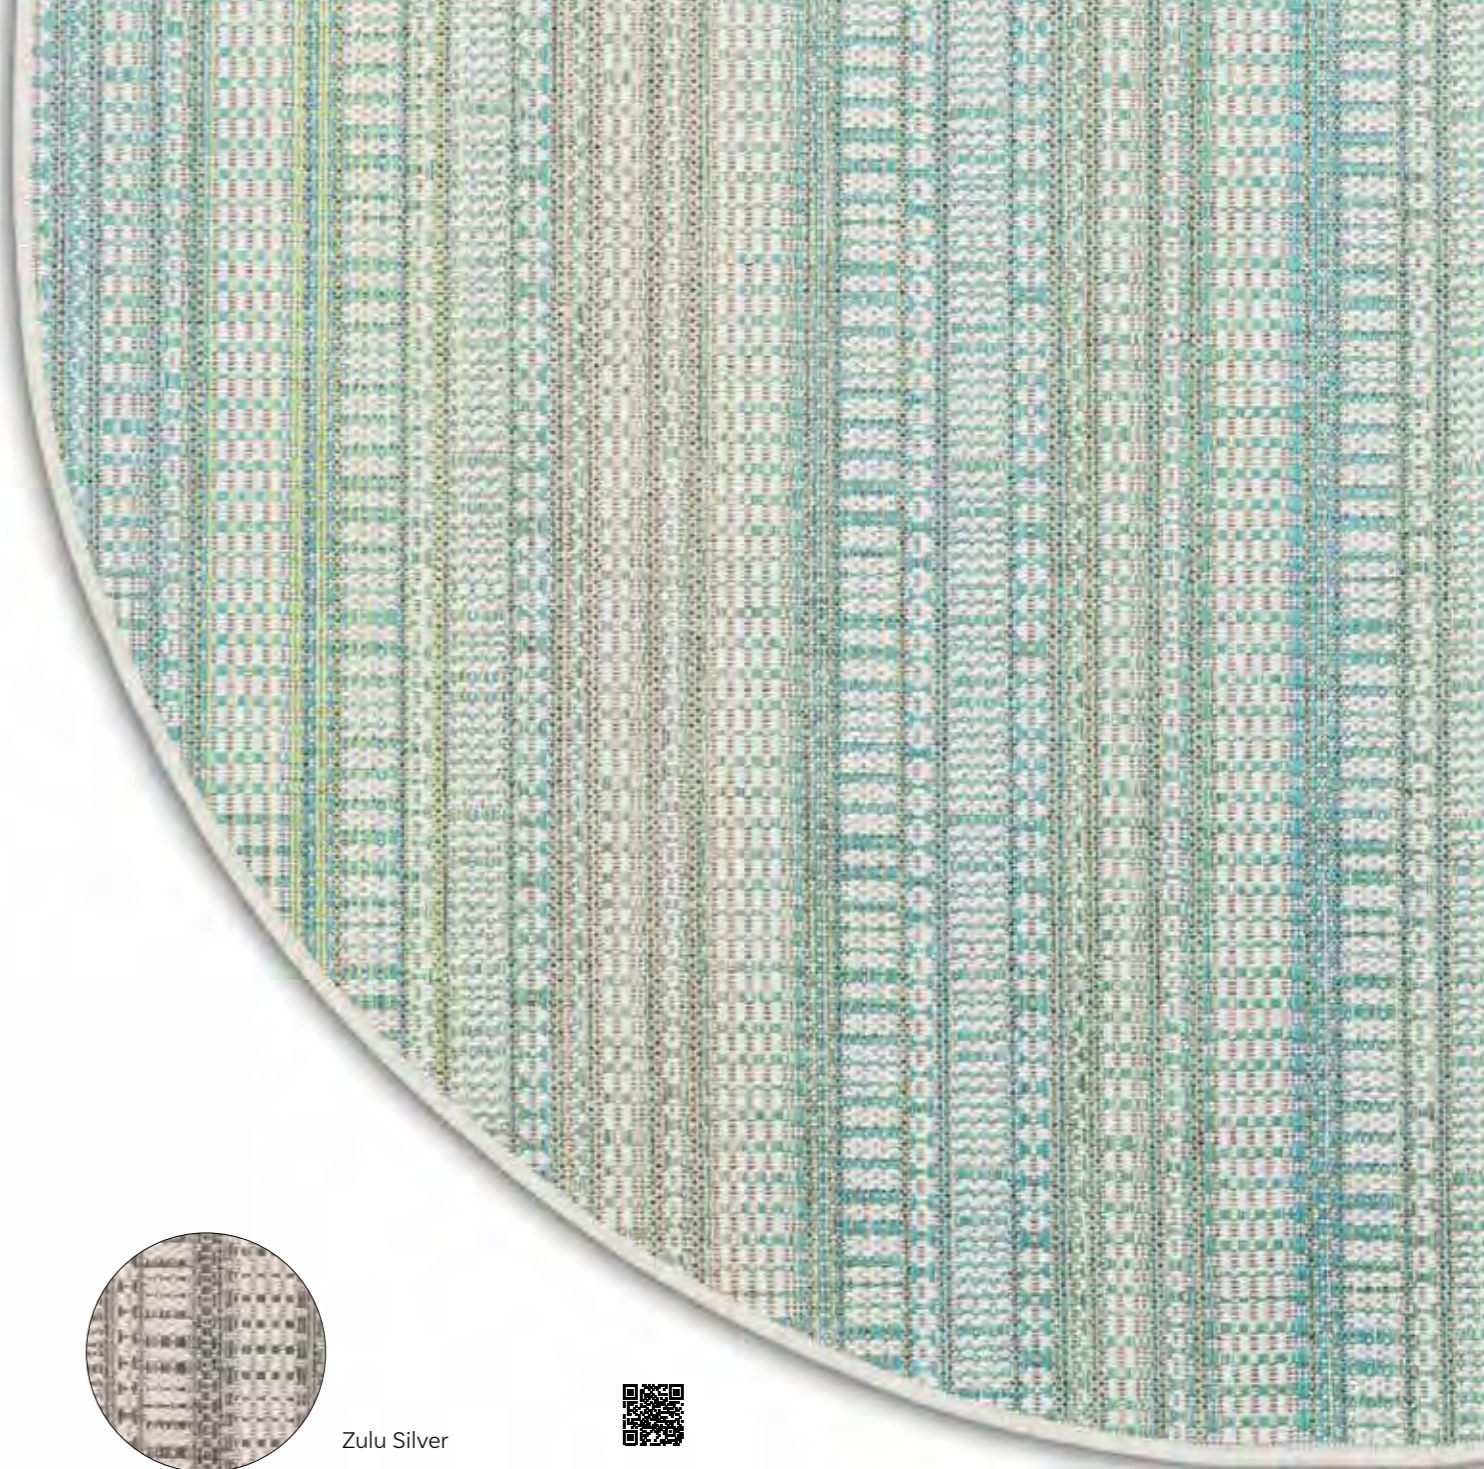

# Roof Round Carpets

160 cm

230 cm

Custom made carpet on request

Zulu Lime

Zulu Brown

Zulu Blue

Zulu Silver