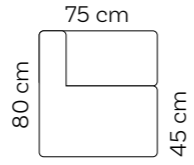

# Dotty Club Corner Extra Large

Grey

Weight	16 kg
--------	-------

White

Antracit

Beige

Turquoise

White