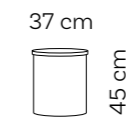

RBE high ice bucket/sitter

Weight	3 kg