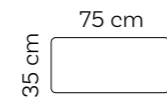

Dotty Small

Antracit

Weight	9 kg

Weight	12,5 kg