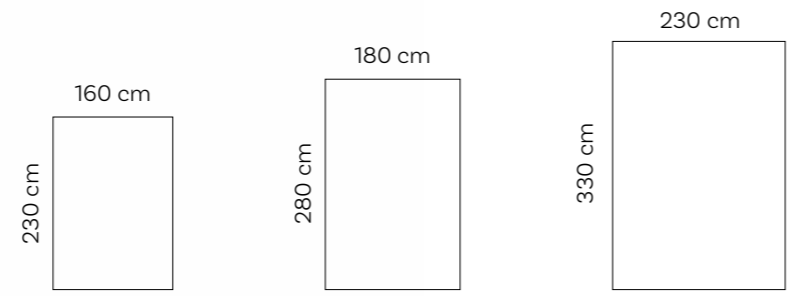

Harlequin Brown

Custom made carpet on request