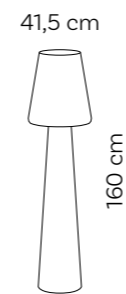

No petroleum, no fracking, 100% Roolf Black Edition.

In this collection we have

- BE small lamp 60
- BE high lamp 160
- BE ice bucket sitter
- BE coffee table.

Light smart LED\*  
Watt 10 W  
Cable length 5 m  
Made in Germany