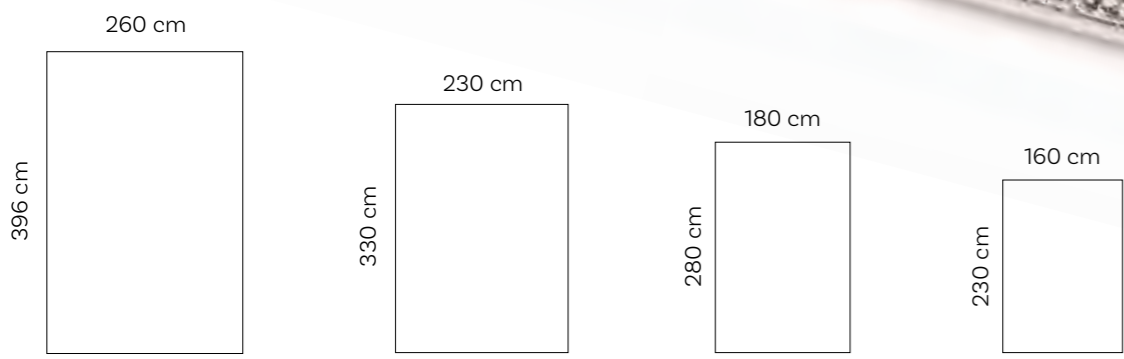

Custom made carpet on request

Palazzo Blue

Palazzo Green

Palazzo Grey

Palazzo Red

Palazzo Taupe