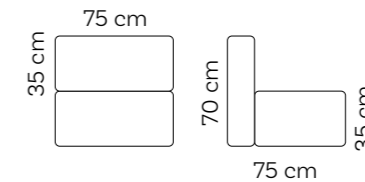

Weight	12,5 kg