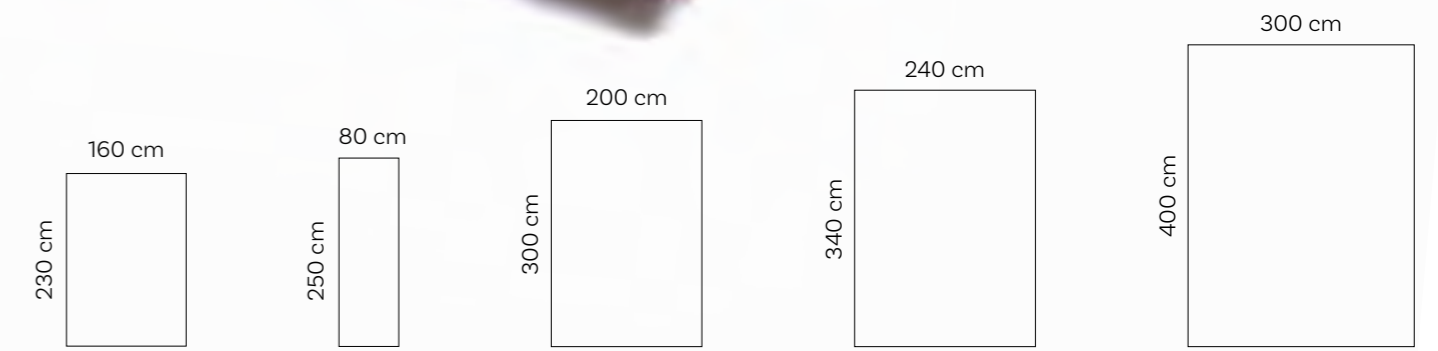

Custom made carpet on request