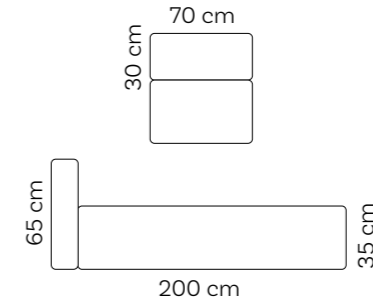

Weight	16 kg

White

Beige

Antracit

Grey